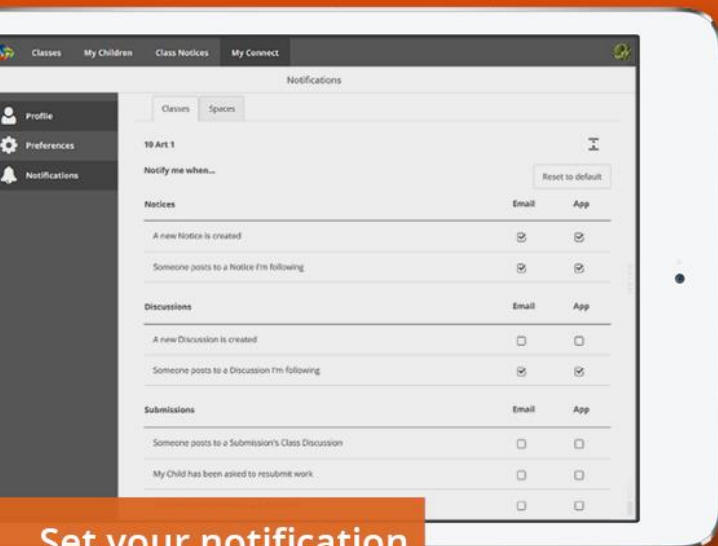

# CONNECT NOW

A free mobile app that displays all the latest activity from your children's classes.

- read notices, view class photos and discussions
- post a comment directly from your mobile device
- access attachments