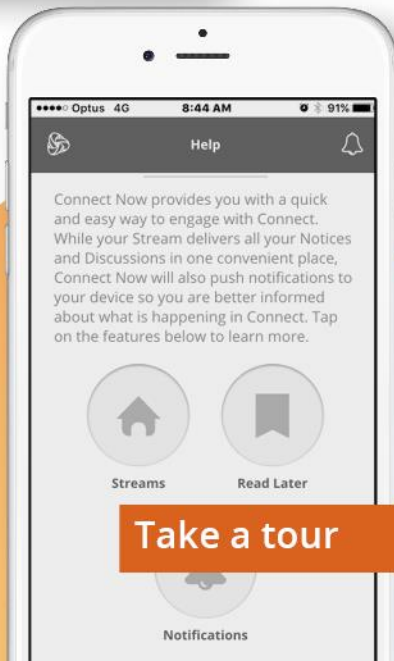

Login to  
**CONNECT NOW**

Enter P number and password

If you can't  
remember your login  
details please contact  
your school

Take a tour

Department of  
Education

Wherever You Are,  
**Connect Now**

If you would like to  
know more about Connect  
please contact your school

# CONNECT NOW

A free mobile app that displays all the latest activity from your children's classes.

- read notices, view class photos and discussions
- post a comment directly from your mobile device
- access attachments